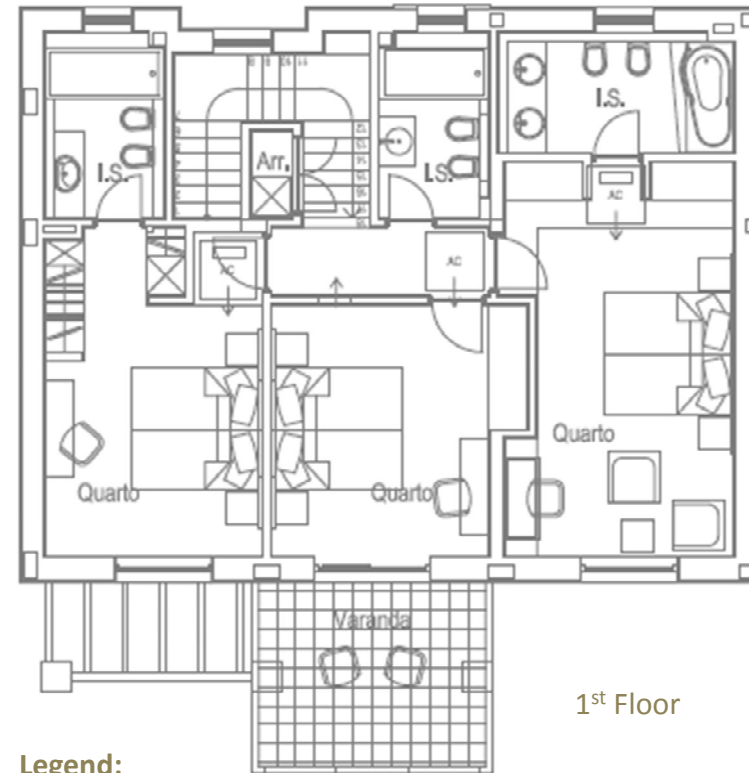

# FLOOR PLAN 3 BED LINKED VILLA

Ground Floor

Three Bedroom Linked Villa (M3)

1st Floor

## Legend:

- Sala > Lounge
- Quarto > Bedroom
- Cozinha > Kitchen
- I.S. > Bathroom
- Arrec. > Storage
- Terraço > Terrace
- Varanda > Balcony

NOTE: Image presented are for reference only.