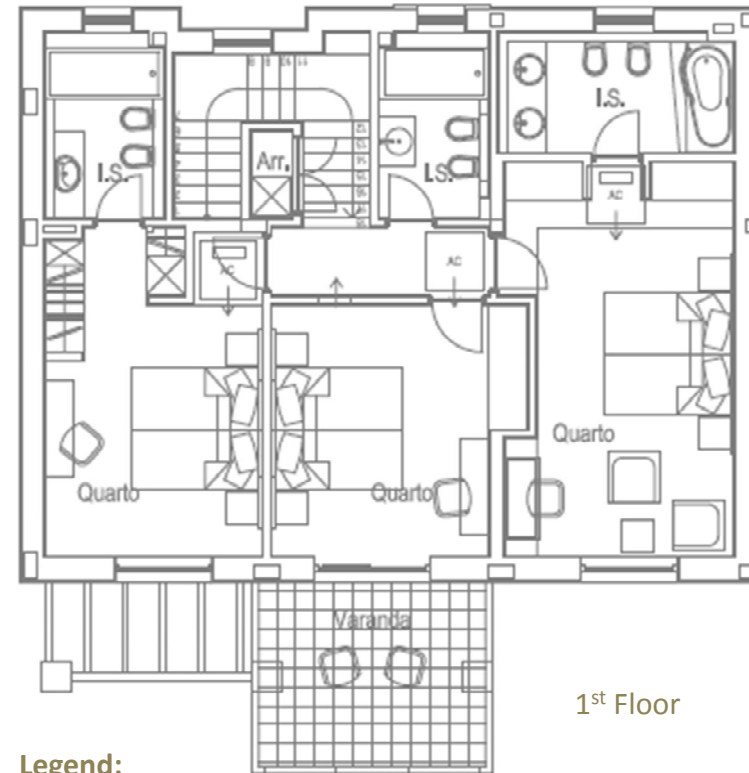

FLOOR PLAN 3 BED LINKED VILLA

Ground Floor

Three Bedroom Linked Villa (M3)

1st Floor

Legend:

- Sala > Lounge
- Quarto > Bedroom
- Cozinha > Kitchen
- I.S. > Bathroom
- Arrec. > Storage
- Terraço > Terrace
- Varanda > Balcony

NOTE: Image presented are for reference only.