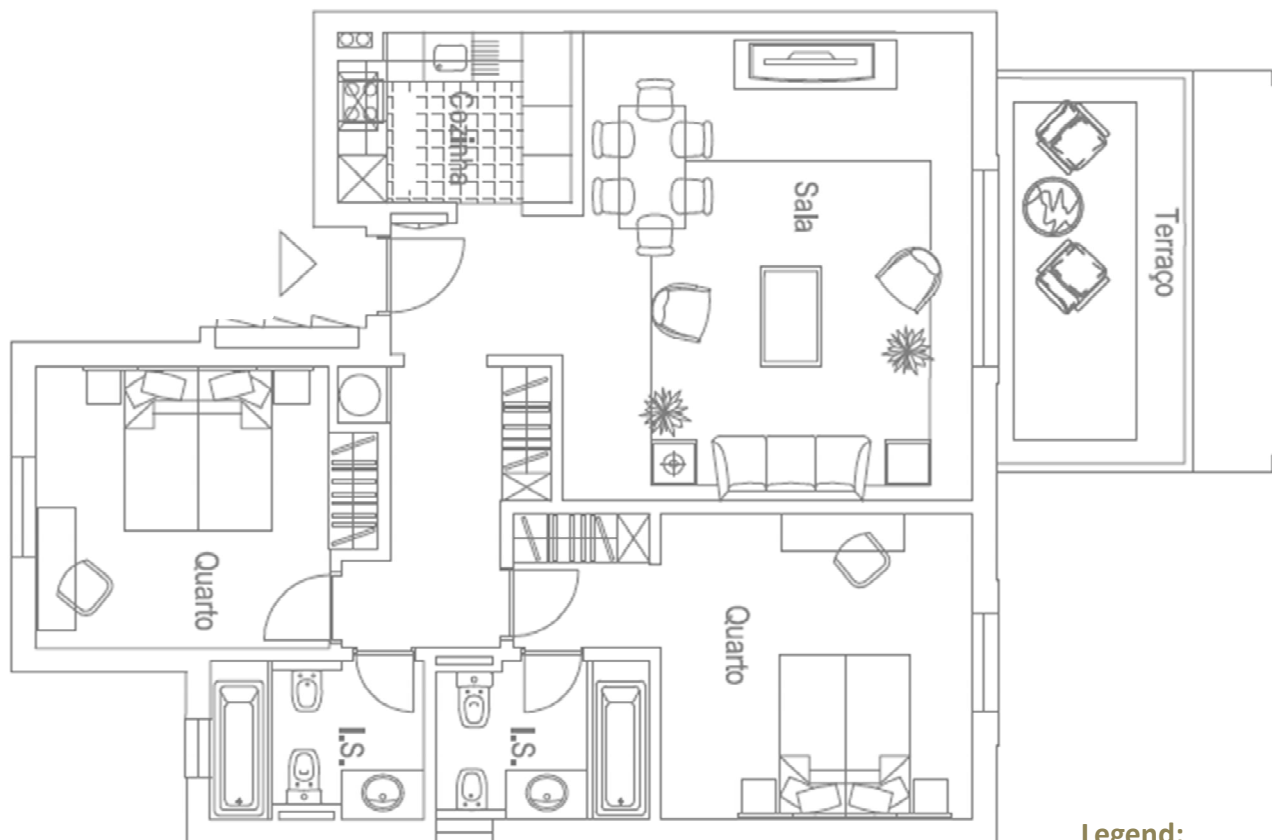

FLOOR PLAN 2 BED APARTMENT

Two Bedroom Apartment (T2)

Legend:

Sala > Lounge

Quarto > Bedroom

Cozinha > Kitchen

I.S. > Bathroom

Terraço > Terrace

NOTE: Image presented are for reference only.